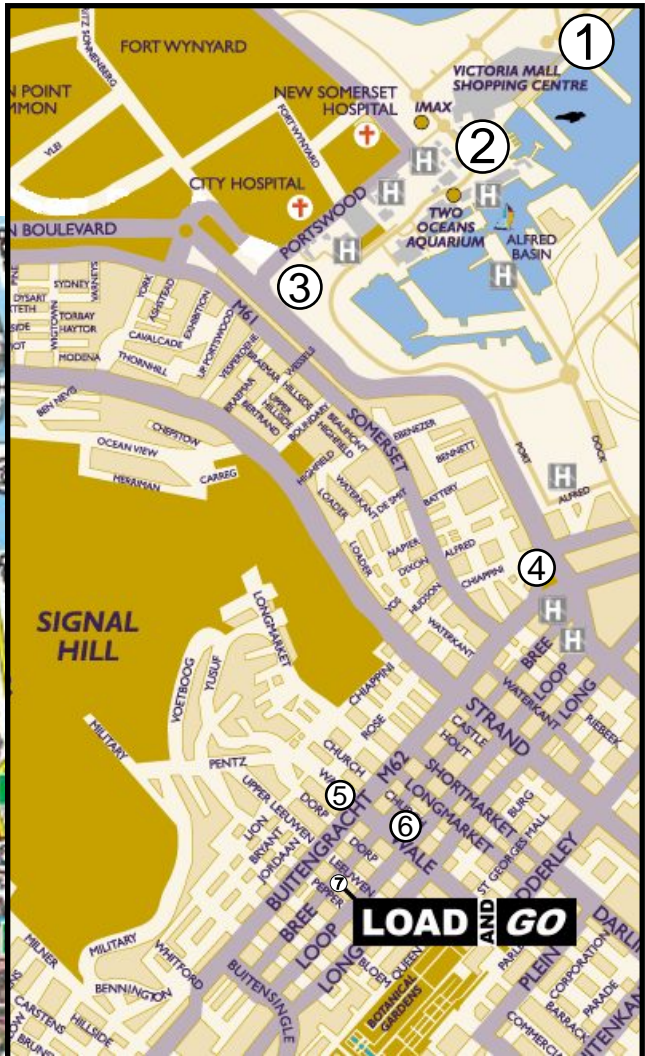

Directions from the V&A Waterfront

Load & Go Store and Thule Sales & Fitment
171 Bree Street, Cape Town, 8001. tel: 021 424 5823

- 1 So you are at the V&A Waterfront and you want to get to the Load & Go store.
- 2 Go to the traffic circle next to the BMW Pavilion / IMAX theater. Take the Portswood road turnoff.
- 3 Follow Portswood road until it forces you to turn left onto Western Boulevard.
- 4 Drive on Western Boulevard until you reach the 1st set of traffic lights. Turn right into Buitengracht rd.
- 5 Carry on straight until the third set of traffic lights, the intersection between Buitengracht road and Wale Street, and turn left into Wale Street.
- 6 Then take your first right (at the first set of Wale Street traffic lights) into Bree Street.
- 7 Travel a few hundred meters keeping an eye out to your left and voilà! you'll see the big black THULE signage above the entrance to the Load & Go