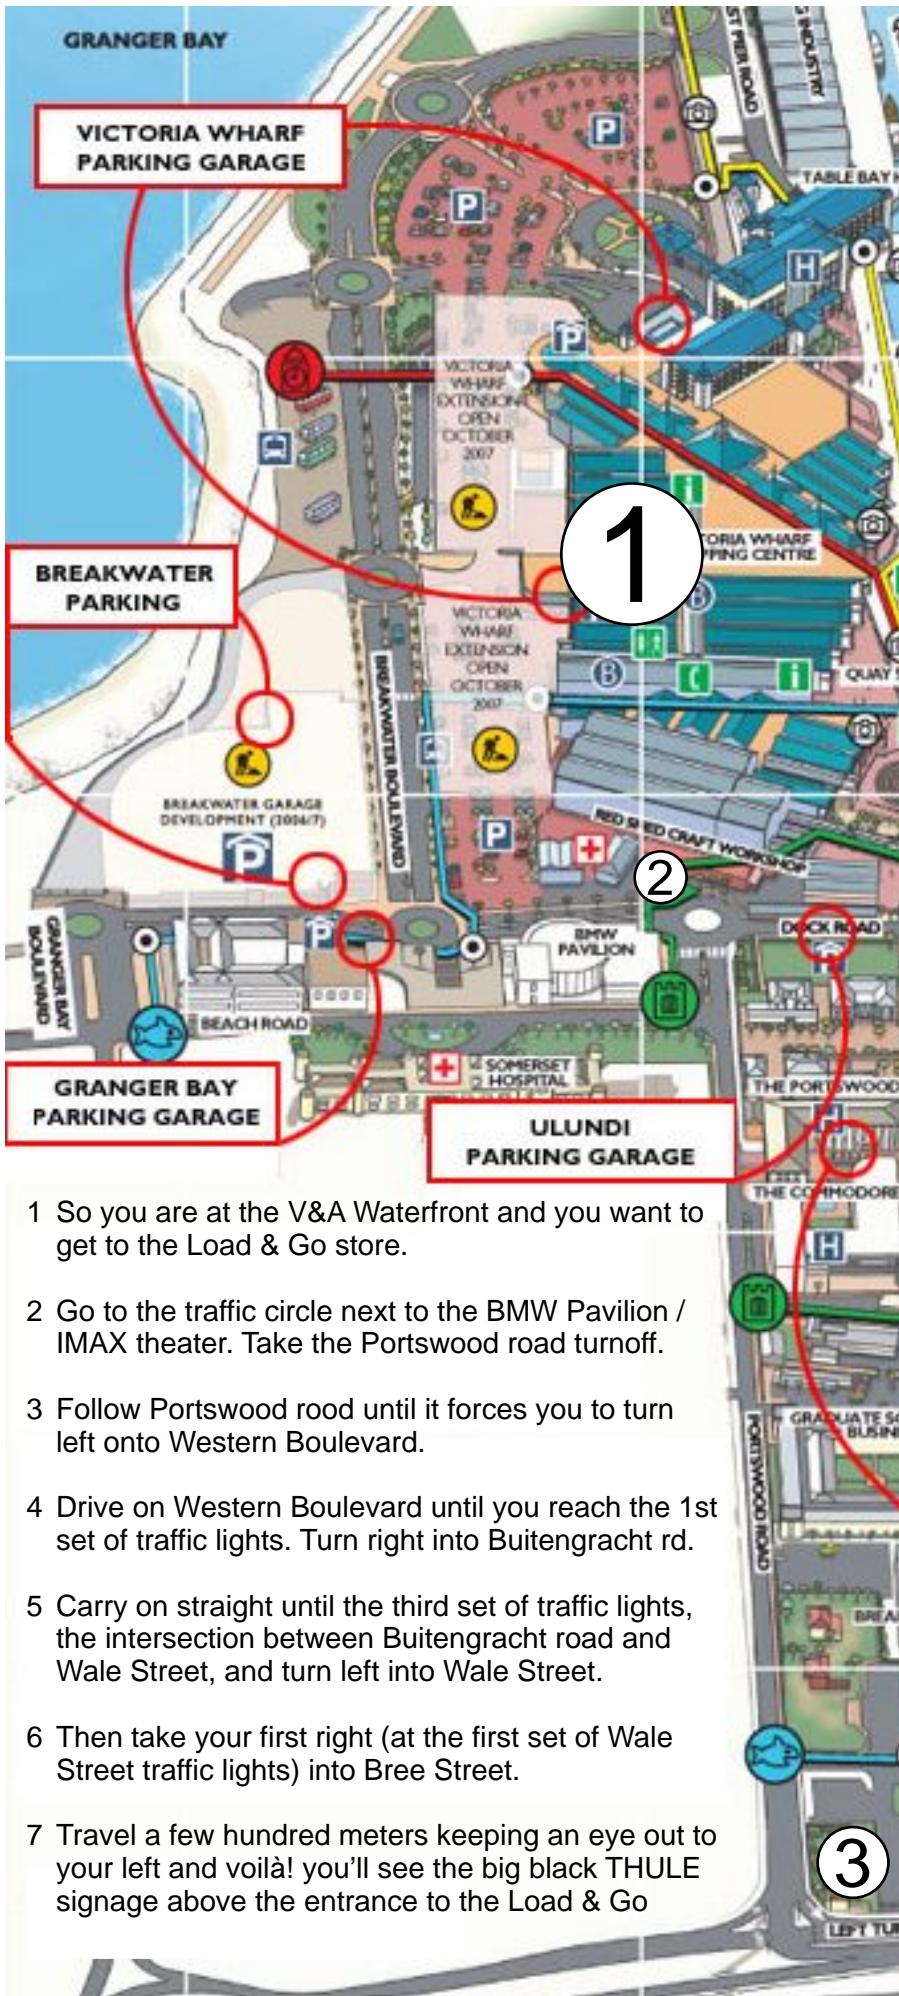

Directions from the V&A Waterfront

Load & Go Store and Thule Sales & Fitment
171 Bree Street, Cape Town, 8001. tel: 021 424 5823

- 1 So you are at the V&A Waterfront and you want to get to the Load & Go store.
- 2 Go to the traffic circle next to the BMW Pavilion / IMAX theater. Take the Portswood road turnoff.
- 3 Follow Portswood road until it forces you to turn left onto Western Boulevard.
- 4 Drive on Western Boulevard until you reach the 1st set of traffic lights. Turn right into Buitengracht rd.
- 5 Carry on straight until the third set of traffic lights, the intersection between Buitengracht road and Wale Street, and turn left into Wale Street.
- 6 Then take your first right (at the first set of Wale Street traffic lights) into Bree Street.
- 7 Travel a few hundred meters keeping an eye out to your left and voilà! you'll see the big black THULE signage above the entrance to the Load & Go